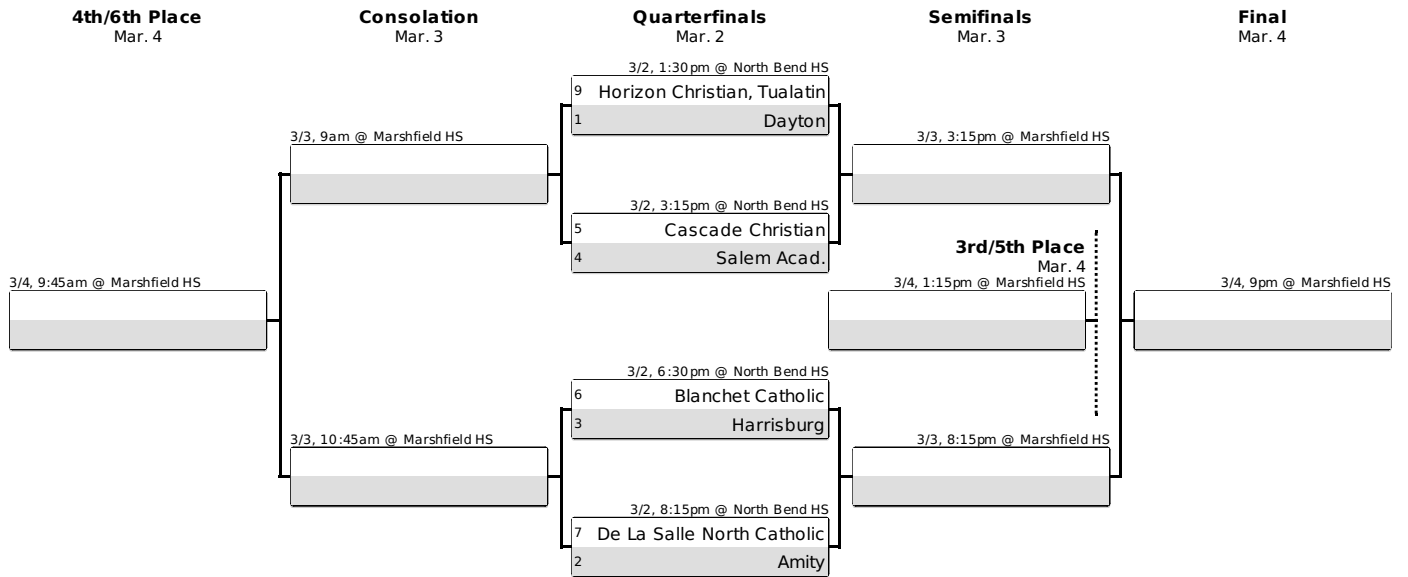

2017 OSAA / U.S. Bank / Les Schwab Tires 3A Boys Basketball State Championship

March 2-4, Marshfield HS / North Bend HS

Round 1 Feb. 24

16	St. Mary's, Medford	45
1	Dayton	82

9	Horizon Christian, ..	66
8	Umatilla	40

12	Catlin Gabel	43
5	Cascade Christian	52

13	Irrigon	57
4	Salem Acad.	82

Round 1 Feb. 24

38	Santiam Christian	14
47	Harrisburg	3

63	Oregon Episcopal	11
68	Blanchet Catholic	6

46	Coquille	10
49	De La Salle North C.	7

63	Colton	15
69	Amity	2

The better ranked team shall be the designated home team (bottom team in the matchup).