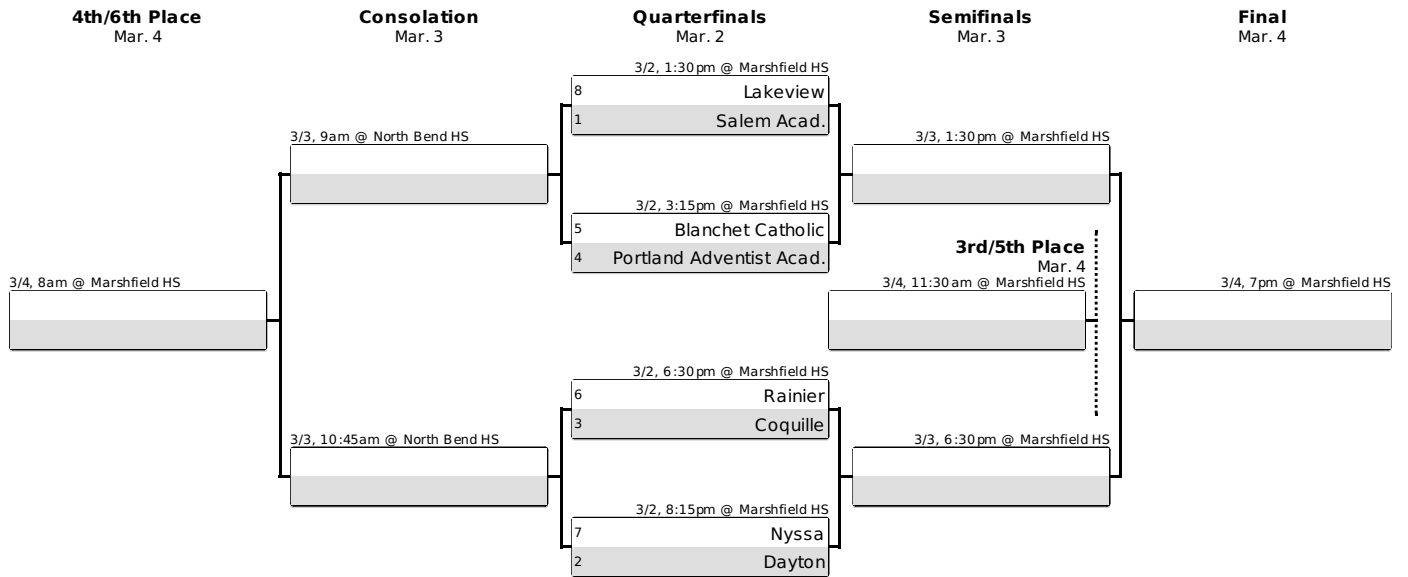

2017 OSAA / U.S. Bank / Les Schwab Tires 3A Girls Basketball State Championship

March 2-4, Marshfield HS / North Bend HS

Round 1 Feb. 25

2/25, 4pm	
16 Illinois Valley 26	1 Salem Acad. 47
2/25, 4pm	
9 Vale 55	8 Lakeview 59

Round 1 Feb. 25

2/25, 4pm	
50 Portland Christian 14	72 Coquille 3
2/25, 1pm	
39 Burns 11	52 Rainier 6

2/25, 5pm	
12 Amity 29	5 Blanchet Catholic 51
2/25, 7pm	
13 Santiam Christian 46	4 Portland Adventist.. 52

2/25, 1pm (MT)	
24 Creswell 10	42 Nyssa 7
2/24, 6pm	
27 Gervais 15	63 Dayton 2

The better ranked team shall be the designated home team (bottom team in the matchup).