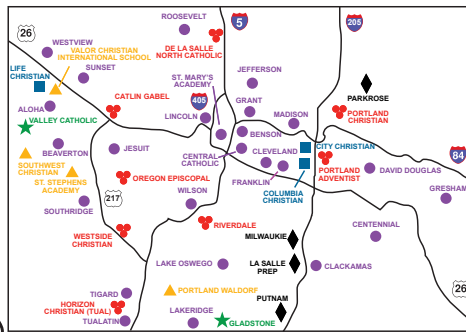

2016-17 Membership

PORTLAND METROPOLITAN AREA